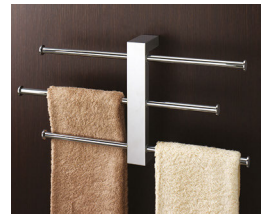

**Trilly Towel Stand -  
Brushed Brass**  
TR31-88 Brushed Brass **£160**  
W340 H840 D140mm  
Material: Stainless steel

**Trilly Bathroom Butler -  
Brushed Brass**  
TR32-88 Brushed Brass **£160**  
W140 H630 D140mm  
Material: Stainless steel

**Bridge Bathroom Butler**  
7632-13 Chrome **£395**  
W300 H690 D160mm  
Double Roll Holder & Toilet  
Brush. Material: Brass, stainless  
steel & Cromall

**Bridge Towel Stand**  
7631-13 Chrome **£345**  
W405 H920 D160mm  
3 Sliding Towel Rails  
Material: Brass, stainless  
steel & Cromall