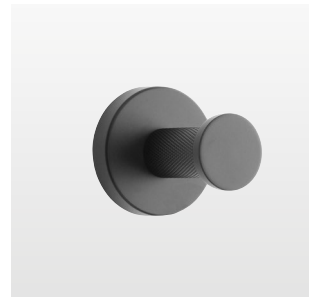

# TURNER

Material:  
Stainless steel & brass

**Tumbler Holder**  
TRN-111001-BK Matt Black **£55**  
W68 H96 D112mm

**Soap Dish**  
TRN-112001-BK Matt Black **£55**  
W109 H52 D132mm

**Soap Dispenser**  
TRN-113001-BK Matt Black **£72**  
W68 H167 D140mm