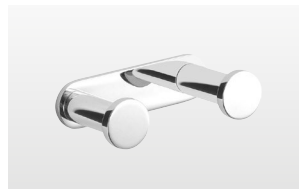

Canarie Double Hook
A226-13 Chrome **£39**
W70 H18 D35mm