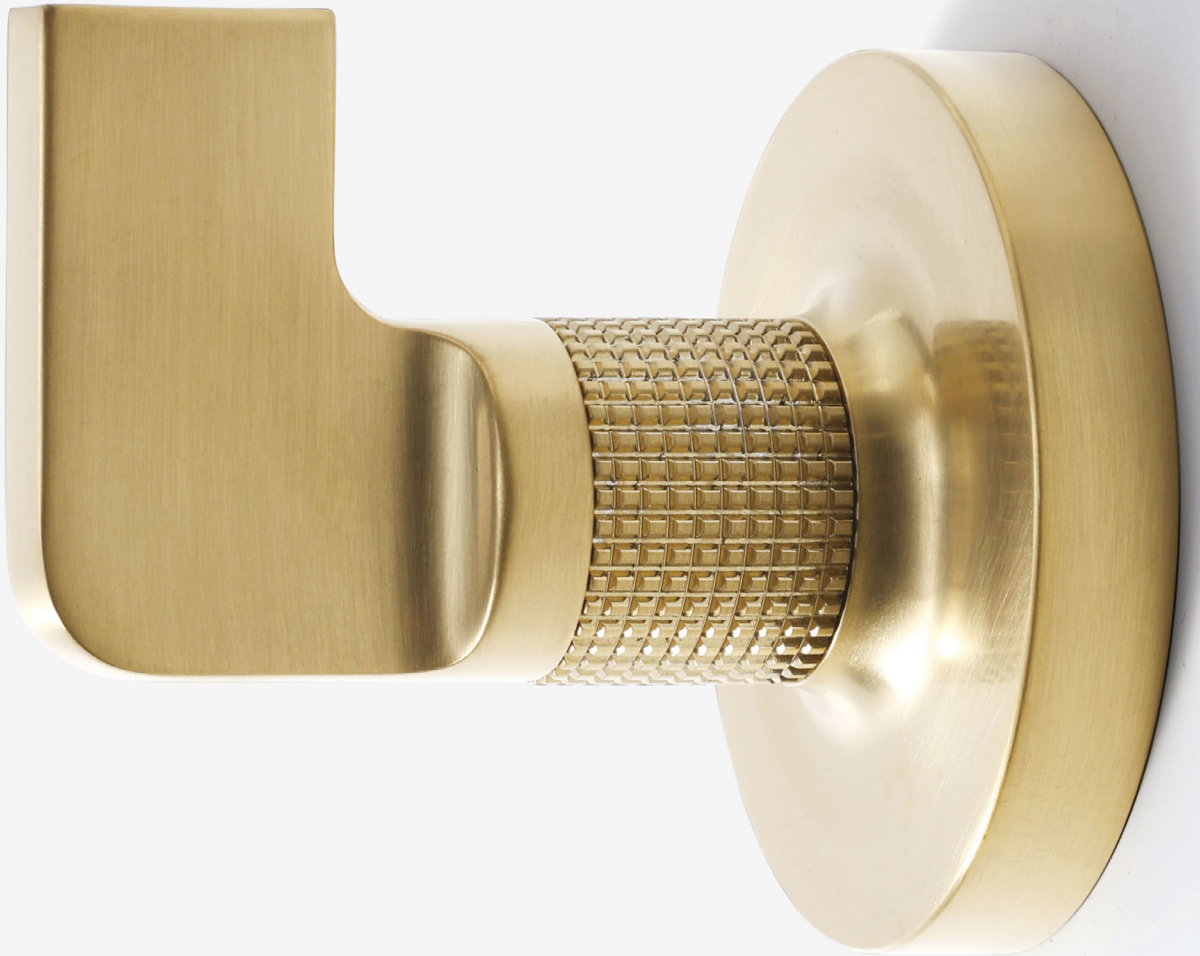

**Open Toilet Roll Holder**  
TRN-117001-BB Brushed Brass **£69**  
W160 H50 D78mm

**Towel Ring**  
TRN-114020-BB Brushed Brass **£74**  
W208 H170 D73mm

**Open Towel Bar**  
TRN-114126-BB Brushed Brass **£74**  
W260 H50 D78mm

**Towel Rail 35cm**  
TRN-115135-BB Brushed Brass **£89**  
W350 H50 D78mm

**Towel Rail 60cm**  
TRN-115160-BB Brushed Brass **£98**  
W600 H50 D78mm

# BAXTER

Material:  
Brass

**Hook**  
BAX-110160-BB Brushed Brass **£55**  
W60 H62 D68mm

**Open Toilet Roll Holder**  
BAX-117001-BB Brushed Brass **£75**  
W180 H60 D75mm

**Open Towel Bar**  
BAX-114125-BB Brushed Brass **£80**  
W245 H60 D75mm

**Towel Rail 35cm**  
BAX-115135-BB Brushed Brass **£135**  
W350 H60 D75mm

**Towel Rail 66cm**  
BAX-115166-BB Brushed Brass **£145**  
W660 H60 D75mm

Featuring square knurling, strong curves, and clean lines, Baxter accessories brings a modern, structured architectural aesthetic to every detail.