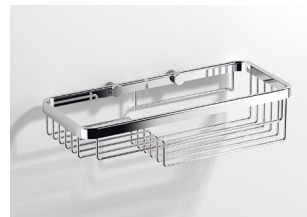

Combined Shower Basket
189793 Chrome **£128**
W270 H70 D120mm