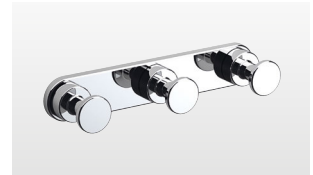

Tecno Project Triple Hook
116904 Chrome **£74**
W165 H30 D40mm