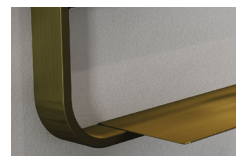

BRUSHED BRASS