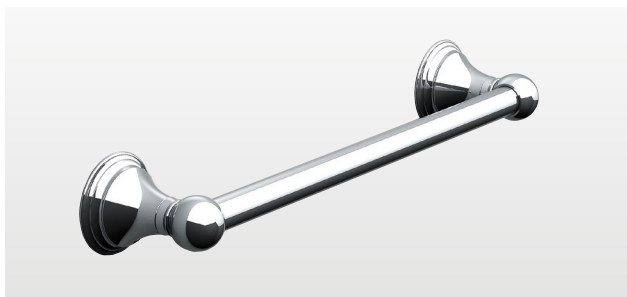

**Robe Hook**  
107391 Chrome **£72**  
W55 H57 D70mm

**Toilet Roll Holder with Flap**  
107698 Chrome **£120**  
W130 H124 D131mm

**Open Toilet Roll Holder**  
107841 Chrome **£92**  
W130 H60 D93mm

Genoa - the epitome of classically refined craftsmanship is steeped in rich historic styling. Beautifully finished in classic chrome, the Genoa collection completes the traditionally elegant bathroom.

**Towel Rail 36cm**  
107094 Chrome **£135**  
W359 H55 D70mm

**Towel Rail 51cm**  
107148 Chrome **£150**  
W509 H55 D70mm

**Towel Rail 67cm**  
107193 Chrome **£160**  
W669 H55 D70mm

**Towel Ring**  
107445 Chrome **£95**  
W190 H212 D70mm