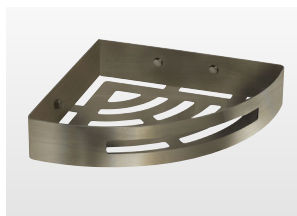

Nerva Corner Shower Basket

2479-13 Chrome **£62**
2479-14 Matt Black **£66**
2479-38 Brushed Stainless Steel **£66**
2479-81 Gunmetal **£68**
2479-88 Brushed Brass **£68**
W210 H45 D210mm
Stainless steel

Nerva Shower Basket

2417-13 Chrome **£62**
2417-14 Matt Black **£66**
2417-38 Brushed Stainless Steel **£66**
2417-81 Gunmetal **£68**
2417-88 Brushed Brass **£68**
W300 H45 D128mm
Stainless steel