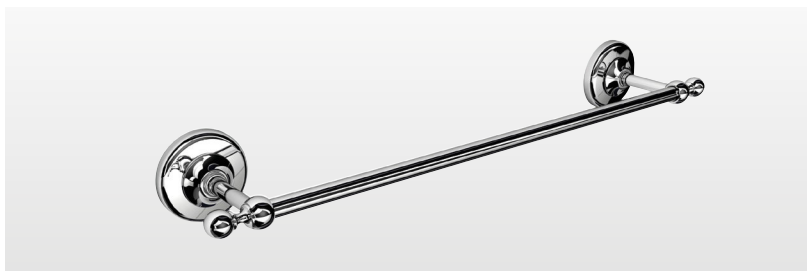

Albany is a celebration of traditional styling and craftsmanship. In classic chrome or aged brass with ceramic inserts, this range will take you back in time.

**Albany Single Hook**

ALB-110106-CH Chrome **£60**  
ALB-110106-AB Aged Brass **£75**  
W60 H70 D65mm

**Albany Double Hook**

ALB-110208-CH Chrome **£87**  
ALB-110208-AB Aged Brass **£108**  
W80 H80 D60mm

**Albany Open Toilet Roll Holder**

ALB-117001-CH Chrome **£118**  
ALB-117001-AB Aged Brass **£152**  
W195 H80 D85mm

**Albany Toilet Brush**

ALB-118020-CH Chrome **£215**  
ALB-118020-AB Aged Brass **£280**  
W80 H365 D80mm

**Albany Glass Shelf**

ALB-120060-CH Chrome **£195**  
ALB-120060-AB Aged Brass **£235**  
W600 H65 D135mm - Clear glass/5mm