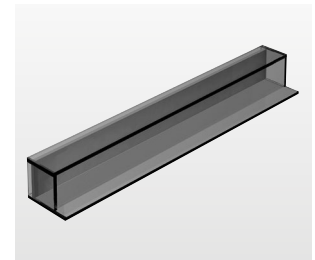

Pier Glass Box Shelf 50
B008561 Black **£170**
W500 H86 D140mm