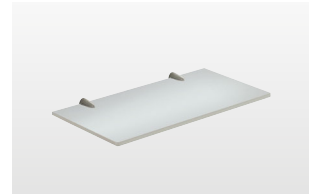

**Pier Glass Shelf 60cm Black**  
B008684 Black **£53**  
W600 H8 D120mm

**Pier Corner Glass Shelf Black**  
B008714 Black **£52**  
W250 H8 D250mm

## ARTEMIS SHELVING

Material:   
Cromall

**Artemis Corner Glass Shelf**  
2119/24-00 Chrome **£70**  
W240 H20 D240mm  
*Ultralight 6mm glass - semi-frosted*

**Artemis Glass Shelf 30cm**  
2119/30-00 Chrome **£60**  
W300 H20 D165mm  
*Ultralight 6mm glass - semi-frosted*