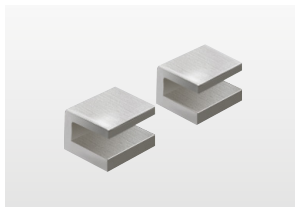

Pier Shelf Brackets x2 Brushed Nickel
185955 Brushed Nickel **£50**
W30 H18 D25mm / for 8mm glass