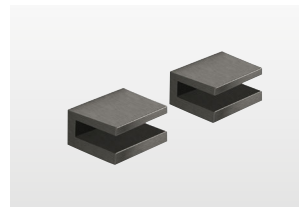

Pier Shelf Brackets x2 Gunmetal
210145 Gunmetal **£55**
W30 H18 D25mm / for 8mm glass