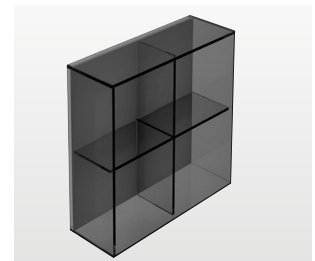

Pier Glass 4 Box Shelf Square
B008530 Black **£270**
W450 H450 D160mm