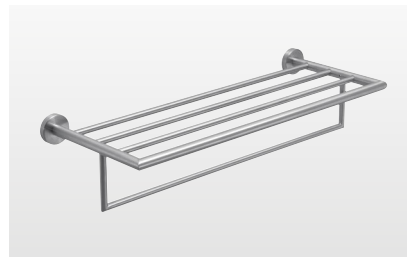

Material: Chrome on brass

**G Pro Towel Rack with Hooks**

5035-13 Polished **£175**

W500 H165 D250mm

Material: Stainless Steel

**G Pro Towel Rack**

5044-13 Polished **£135**

5044-38 Brushed **£135**