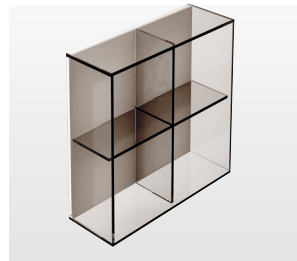

Pier Glass 4 Box Shelf Square
B008523 Bronze **£270**
W450 H450 D160mm