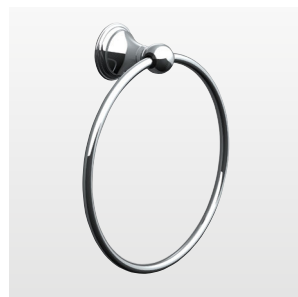

**Robe Hook**  
107391 Chrome **£72**  
W55 H57 D70mm

**Toilet Roll Holder with Flap**  
107698 Chrome **£120**  
W130 H124 D131mm

**Open Toilet Roll Holder**  
107841 Chrome **£92**  
W130 H60 D93mm

Genoa - the epitome of classically refined craftsmanship is steeped in rich historic styling. Beautifully finished in classic chrome, the Genoa collection completes the traditionally elegant bathroom.

**Towel Rail 36cm**  
107094 Chrome **£135**  
W359 H55 D70mm

**Towel Rail 51cm**  
107148 Chrome **£150**  
W509 H55 D70mm

**Towel Rail 67cm**  
107193 Chrome **£160**  
W669 H55 D70mm

**Towel Ring**  
107445 Chrome **£95**  
W190 H212 D70mm