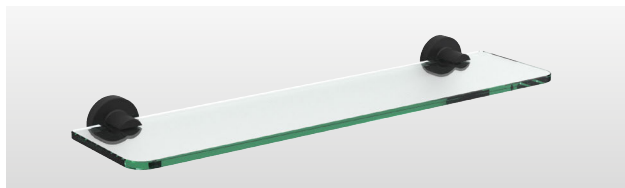

Glass Shelf 50cm
172719 Matt Black **£122**
176878 Matt White **£122**
W500 H50 D135mm Clear glass/8mm