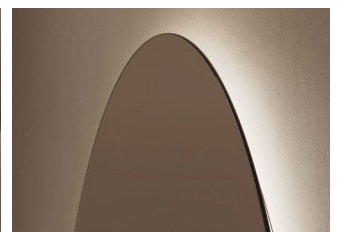

# CLARIS ARCH

**Clariss Arch Mirror 50**  
 CLR-01R059-03 **£390**  
 W500 H900 D24mm (4mm)

**Clariss Arch Mirror 80**  
 CLR-01R810-03 **£470**  
 W800 H1000 D24mm (4mm)

Defined by a gentle curve, Clariss Arch frames dotless light with natural precision, a mirror that moves effortlessly from bright focus to soft ambience.

# CLARIS ROUND CUT

**Claris Round Cut Mirror**  
CLR-01D109-03 **£450**  
W1000 H900 D24mm (4mm)

Illumination meets structure in Claris Round Cut - its subtle lower edge gives a sense of grounding and balance, creating a mirror that feels calm, sculptural, and alive.

# CLARIS OVAL CUT

**Claris Oval Cut Mirror**  
CLR-01V089-03 **£440**  
W800 H900 D24mm (4mm)

Claris Oval Cut pairs soft symmetry with gentle illumination - the grounded lower cut anchoring its form, bringing quiet strength and harmony to the design.