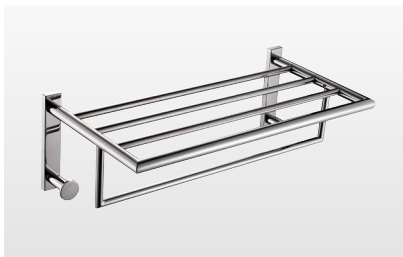

G Pro Towel Rack with Hooks

5035-13 Polished **£175**

W500 H165 D250mm

Material: Stainless Steel