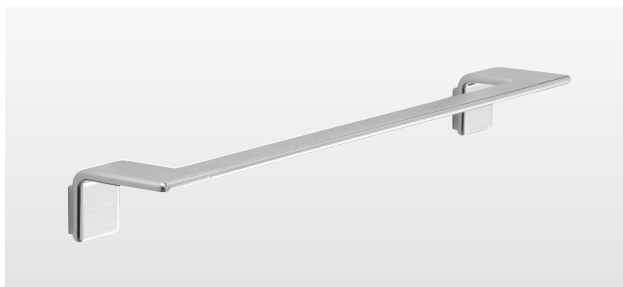

**Toilet Roll Holder with Shelf**  
A925-13 Chrome **£220**  
W134 H120 D70mm

**Double Spare Toilet Roll Holder**  
A924/02-13 Chrome **£145**  
W40 H246 D105mm

**Toilet Brush Freestanding**  
A933-13 Chrome **£250**  
W96 H395 D96mm

**Towel Ring**  
A970-13 Chrome **£185**  
W215 H115 D65mm

**Towel Rail 35cm** A921/35-13 Chrome **£160** W350 H48 D80mm  
**Towel Rail 45cm** A921/45-13 Chrome **£175** W450 H48 D80mm  
**Towel Rail 60cm** A921/60-13 Chrome **£195** W600 H48 D80mm