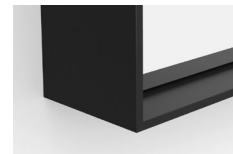

NEWINGTON

Material:
Aluminium

Newington Rectangular Mirror 60
NWG-001068-BK Matt Black **£255**
NWG-001068-BB Brushed Brass **£275**
W600 H800 D40mm

Newington Rectangular Mirror 100
NWG-001108-BK Matt Black **£365**
NWG-001108-BB Brushed Brass **£395**
W1000 H800 D40mm

Newington Rectangular Mirror 120
NWG-001127-BK Matt Black **£365**
NWG-001127-BB Brushed Brass **£395**
W1200 H700 D40mm

Defined by its square-edged frame, Newington brings confident structure and balance - a mirror that adds presence without overpowering the space.

MATT BLACK