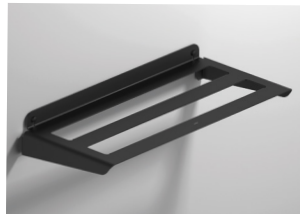

Towel Rack
185467 Matt Black **£230**
185085 Matt White **£230**
W600 H94 D275mm