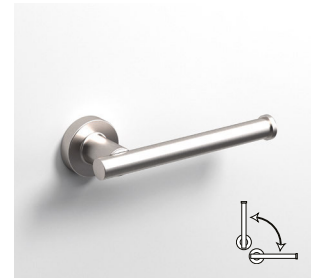

Spare/Open Toilet Roll Holder
195022 Brushed Nickel **£90**
201815 Brushed Brass **£124**
W166 H50 D63mm