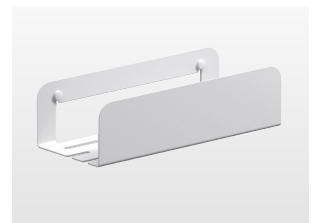

**Quick Open Shower Shelf**  
184910 Matt White **£122**  
W300 H36 D151mm / Aluminium

**Quick Deep Shower Shelf**  
185092 Matt White **£132**  
W300 H82 D124mm / Aluminium

**Quick Open Shower Shelf**  
185290 Matt Black **£122**  
W300 H36 D151mm / Aluminium