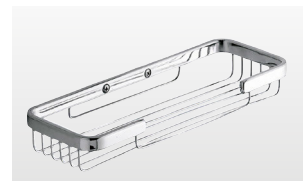

**Dakota Single Basket**  
2411-13 Chrome **£55**  
W125 H35 D100mm  
Stainless Steel

**Dakota Double Basket**  
2418-13 Chrome **£70**  
W250 H35 D100mm  
Stainless Steel

**Dakota Corner Basket**  
2480-13 Chrome **£70**  
W190 H35 D190mm front: 250mm  
Stainless Steel