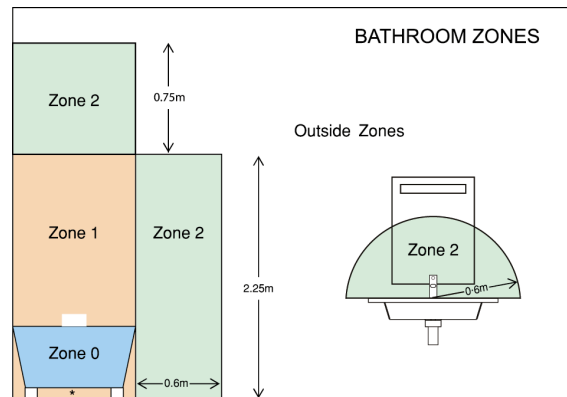

Mirror with touch switch.

Mirror with sensor switch.

Continuous LED strip without visible dots.

Product IP rating. IP44 suitable for zone 2 in bathroom. See below.

Safety backed PVC mirror holds glass together in case of accidental damage.

Can be installed in multiple orientations.

Compatible with demister pad. Sold separately, see p79.

Magnifying mirror.

BATHROOM ZONES

Luminaires chosen for use in bathrooms are subject to certain wiring regulations and must be selected and erected, so they are suitable for the external influences likely to occur at the point of installation. These influences include steam (leading to condensation), falling water droplets and sprays or jets from shower heads.

All luminaires can be assigned an IP (Ingress Protection) rating. This relates to the protection afforded by the light fitting against penetration by solid particles or moisture. The IP rating consists of two numbers: the first refers to protection against solid particles, the second refers to protection against moisture.

For bathroom use, the second number is the most significant. The required IP rating for light fittings in bathrooms depends on their actual location in the bathroom. The regulations divide the bathroom into zones (see illustration) which determine the IP rating. All bathroom luminaires must be installed on a 30mA RCD-protected circuit, in accordance with IEE regulations.

Zone 0 Interior of bathtub or shower tray – IP68 and low voltage supply (max 12v).

Zone 1 Perimeter of bathtub or shower tray up to 2.25m above floor level – IP44.

Use IP65 where water jets are used for cleaning purposes.

Zone 2 Perimeter 0.6m wide around Zone 1 and a 60cm radius above washstands – IP44.

Use IP65 where water jets are used for cleaning purposes.

Outside of Zones There are no stated requirements for IP. Luminaires should be suitable for their location and provide adequate protection against electric shock.

CONTINUAL IMPROVEMENT

Our company policy is one of continual improvement and Origins Living reserves the right to amend designs and specifications without prior notice. The colours in this brochure are as accurate as colour printing processes allow. All measurements are subject to a manufacturing tolerance. E&OE.

GUARANTEES

ACCESSORIES

10 YEAR Guarantee from date of purchase.

MIRRORS, CABINETS & LIGHTING

5 YEAR Guarantee from date of purchase.

Further details upon request.