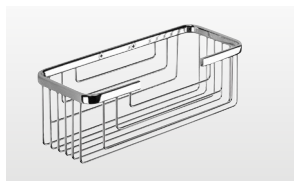

GEDY SHOWER BASKETS