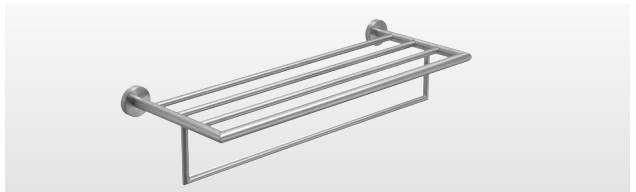

Towel Rack

5044-13 Polished **£135**
5044-38 Brushed **£135**

W630 H136 D244mm