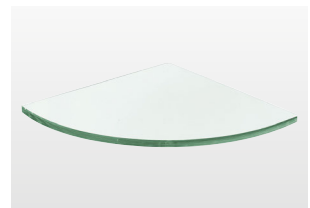

## PIER SHELVING

PIER BRACKETS & SHELVES  
SOLD SEPARATELY*Material:*  
Brass

Take shelfcare to the next level with our customisable collection of Pier glass shelves and brackets.

**Pier Shelf Brackets x2 Chrome**  
185924 Chrome **£38**  
W30 H18 D25mm / for 8mm glass

**Pier Shelf Brackets x2 Gunmetal**  
210145 Gunmetal **£55**  
W30 H18 D25mm / for 8mm glass

**Pier Shelf Brackets x2 Brushed Brass**  
200412 Brushed Brass **£75**  
W30 H18 D25mm / for 8mm glass

**Pier Glass Shelf 40cm Clear**  
B008608 Clear **£32**  
W400 H8 D120mm

**Pier Glass Shelf 50cm Clear**  
B008639 Clear **£35**  
W500 H8 D120mm

**Pier Glass Shelf 60cm Clear**  
B008660 Clear **£42**  
W600 H8 D120mm

**Pier Corner Glass Shelf Clear**  
B008691 Clear **£42**  
W250 H8 D250mm

**Pier Glass Shelf 40cm Bronze**  
B008615 Bronze **£39**  
W400 H8 D120mm

**Pier Glass Shelf 50cm Bronze**  
B008646 Bronze **£42**  
W500 H8 D120mm

**Pier Glass Shelf 60cm Bronze**  
B008677 Bronze **£53**  
W600 H8 D120mm