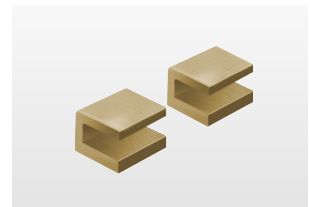

## PIER SHELVING

PIER BRACKETS & SHELVES  
SOLD SEPARATELY*Material:*  
Brass

Take shelfcare to the next level with our customisable collection of Pier glass shelves and brackets.

**Pier Shelf Brackets x2 Chrome**  
185924 Chrome **£38**  
W30 H18 D25mm / for 8mm glass

**Pier Shelf Brackets x2 Matt Black**  
185931 Matt Black **£45**  
W30 H18 D25mm / for 8mm glass

**Pier Shelf Brackets x2 Matt White**  
185948 Matt White **£45**  
W30 H18 D25mm / for 8mm glass

**Pier Shelf Brackets x2 Brushed Nickel**  
185955 Brushed Nickel **£50**  
W30 H18 D25mm / for 8mm glass

**Pier Shelf Brackets x2 Gunmetal**  
210145 Gunmetal **£55**  
W30 H18 D25mm / for 8mm glass

**Pier Shelf Brackets x2 Brushed Brass**  
200412 Brushed Brass **£75**  
W30 H18 D25mm / for 8mm glass

**Pier Glass Shelf 40cm Clear**  
B008608 Clear **£32**  
W400 H8 D120mm