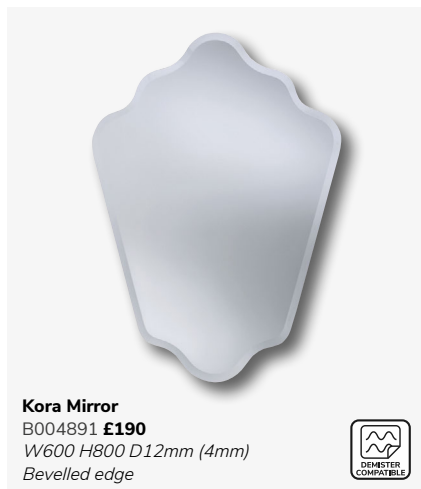

MODERN TRADITIONAL MIRRORS

Angles, curves, curls, and swirls - mirrors that balance heritage and modernity with effortless ease. Distinctive in form, timeless in spirit, and designed to feel perfectly at home in every space.