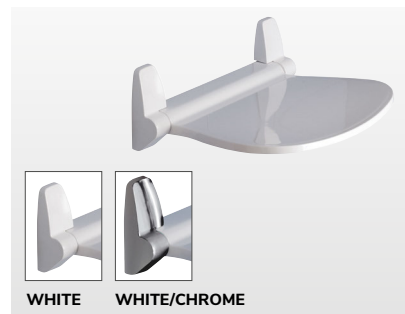

WHITE WHITE/CHROME

Sound Shower Seat

2282-02 White **£193**
2282-23 White/Chrome **£198**
W385 H152 D350mm (D70mm
closed) Thermoplastic & Steel
Weight Tolerance 120kg