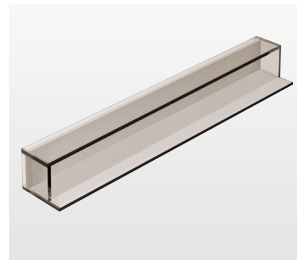

Pier Glass Box Shelf 50
B008554 Bronze **£170**
W500 H86 D140mm