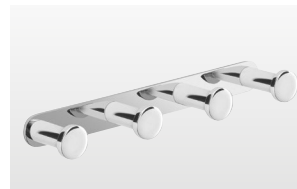

Canarie Multiple Hook
A228-13 Chrome **£65**
W172 H18 D35mm