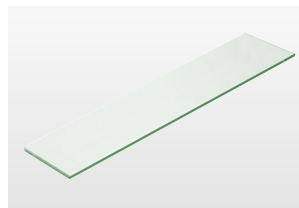

**Pier Shelf Brackets x2 Gunmetal**  
210145 Gunmetal **£55**  
W30 H18 D25mm / for 8mm glass

**Pier Shelf Brackets x2 Brushed Brass**  
200412 Brushed Brass **£75**  
W30 H18 D25mm / for 8mm glass

**Pier Glass Shelf 40cm Clear**  
B008608 Clear **£32**  
W400 H8 D120mm

**Pier Glass Shelf 50cm Clear**  
B008639 Clear **£35**  
W500 H8 D120mm

**Pier Glass Shelf 60cm Clear**  
B008660 Clear **£42**  
W600 H8 D120mm

**Pier Corner Glass Shelf Clear**  
B008691 Clear **£42**  
W250 H8 D250mm