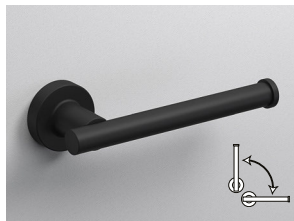

Spare/Open Toilet Roll Holder
166275 Matt Black **£68**
166152 Matt White **£68**
W166 H50 D63mm