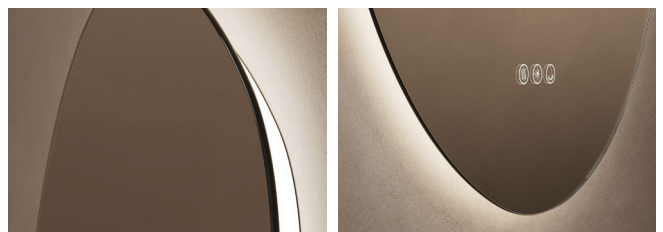

# CLARIS BARREL

**Claris Barrel Mirror**  
CLR-01B059-03 **£410**  
W500 H900 D24mm (4mm)

Soft curves and dotless illumination create calm precision – Claris Barrel brings a sense of rhythm, balance, and quiet sophistication to the room.

# CLARIS ORGANIC 58

**Claris Organic Mirror 58x60**  
CLR-01G658-03 **£375**  
W580 H600 D24mm (4mm)

Claris Organic blends a fluid silhouette with integrated lighting. The result is a mirror that softens the room, delivering a relaxed glow and a quietly confident focal point.