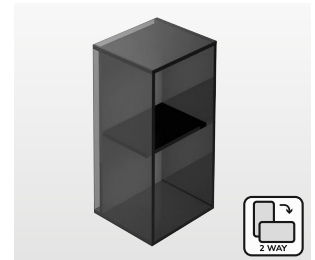

Pier Glass 2 Box Shelf Rectangular
B008479 Black **£160**
W180 H360 D160mm