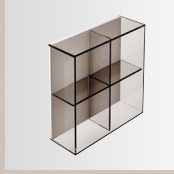

Pier Box p88