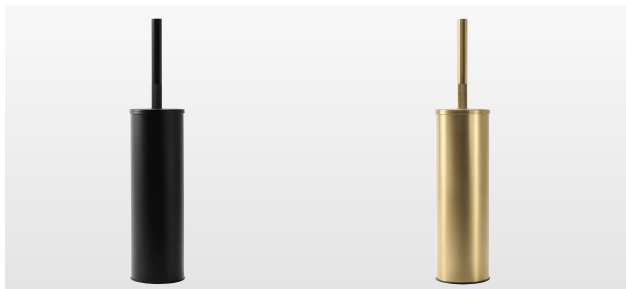

Turner Toilet Brush Freestanding TRN-118010-BK Matt Black **£115**
Ø84 H390mm
Stainless steel & brass
Turner Toilet Brush Freestanding TRN-118010-BB Brushed Brass **£135**
Ø84 H390mm