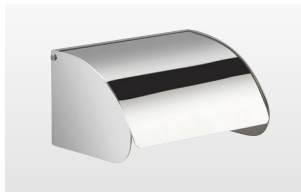

Toilet Roll Holder with Flap

5025-13 Polished **£46**
5025-38 Brushed **£46**
W123 H67 D88mm