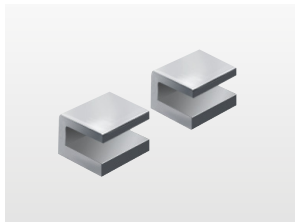

Pier Shelf Brackets x2 Chrome
185924 Chrome **£38**
W30 H18 D25mm / for 8mm glass