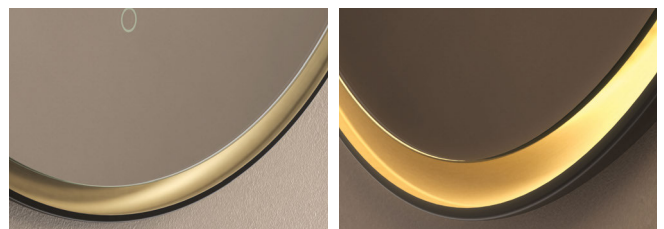

# LUXOR

AMBIENT LIGHTING   3000K WARM   DEMIST   TOUCH   DOTLESS LED   IP44 ZONE 2   Material: Resin

**Luxor Mirror**  
LXR-01D080-01 Gold/Matt Black **£645**  
Ø800 D30mm (4mm)

With glass that appears to float within its frame, Luxor creates a subtle play of depth and light - black and brass in perfect balance, sculptural yet effortlessly calm.