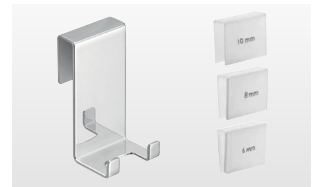

Double Hook Over Glass
S026-13 Chrome **£47**
W40 H80 D45mm
Suitable for 6, 8, 10mm glass