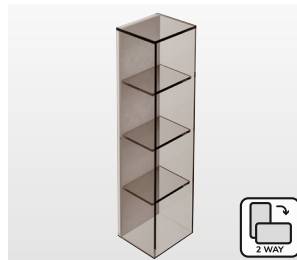

Pier Glass 4 Box Shelf Rectangular
B008493 Bronze **£260**
W180 H700 D160mm