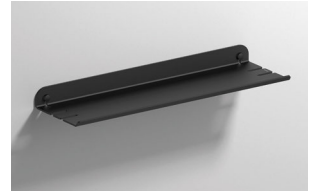

**Double Hook**  
185276 Matt Black **£46**  
184897 Matt White **£46**  
W129 H75 D30mm

**Toilet Roll Holder with Shelf**  
185252 Matt Black **£88**  
184880 Matt White **£88**  
W175 H107 D99mm

**Tissue Box/Towel Holder**  
185412 Matt Black **£112**  
185030 Matt White **£112**  
W220 H124 D70mm