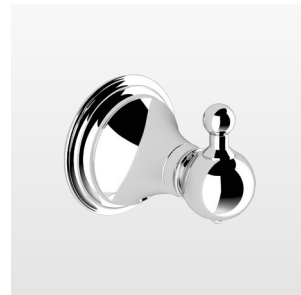

# GENOA

Material:  
Brass & Zamac 

**Tumbler Holder**  
107490 Chrome **£95**  
W74 H110 D120mm - Frosted glass

**Soap Dish**  
107544 Chrome **£105**  
W116 H63 D141mm - Frosted glass

**Soap Dispenser**  
107599 Chrome **£160**  
W74 H142 D135mm - Frosted glass

**Robe Hook**  
107391 Chrome **£72**  
W55 H57 D70mm

**Toilet Roll Holder with Flap**  
107698 Chrome **£120**  
W130 H124 D131mm

**Open Toilet Roll Holder**  
107841 Chrome **£92**  
W130 H60 D93mm

Genoa - the epitome of classically refined craftsmanship is steeped in rich historic styling. Beautifully finished in classic chrome, the Genoa collection completes the traditionally elegant bathroom.