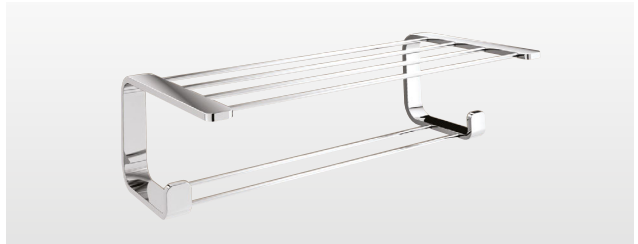

Towel Rack
W500 H140 D260mm

3235-13 Chrome **£268**
3235-14 Matt Black **£285**
3235-22 Matt White **£285**