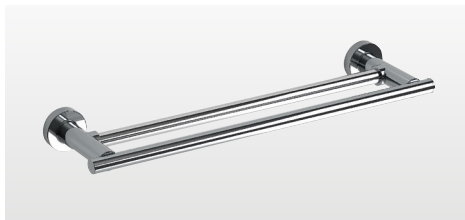

Double Towel Rail 66cm 118021 Chrome **£175**
W660 H50 D122mm **Double Towel Rail 79cm** 118038 Chrome **£195**
W790 H50 D122mm