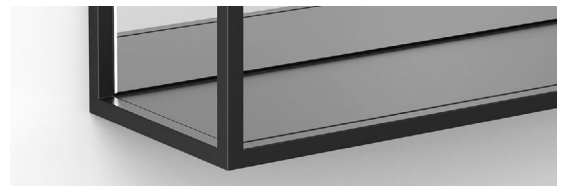

## DOCKLANDS MIRROR WITH SHELF

Material:  
Stainless steel

**Docklands Mirror with Shelf 50**  
DKL-002058-BK Matt Black **£275**  
W500 H800 D135mm

Designed for everyday living, Docklands Mirror with Shelf blends clarity and convenience - keeping design simple, functional, and grounded.