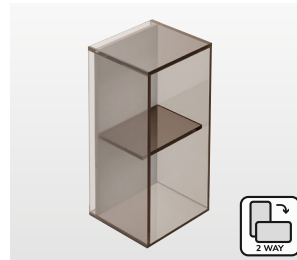

Pier Glass 2 Box Shelf Rectangular
B008462 Bronze **£160**
W180 H360 D160mm