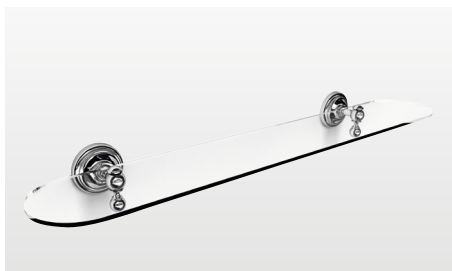

Albany is a celebration of traditional styling and craftsmanship. In classic chrome or aged brass with ceramic inserts, this range will take you back in time.

**Albany Single Hook**

ALB-110106-CH Chrome **£60**  
ALB-110106-AB Aged Brass **£75**  
W60 H70 D65mm

**Albany Double Hook**

ALB-110208-CH Chrome **£87**  
ALB-110208-AB Aged Brass **£108**  
W80 H80 D60mm

**Albany Open Toilet Roll Holder**

ALB-117001-CH Chrome **£118**  
ALB-117001-AB Aged Brass **£152**  
W195 H80 D85mm

**Albany Toilet Brush**

ALB-118020-CH Chrome **£215**  
ALB-118020-AB Aged Brass **£280**  
W80 H365 D80mm

**Albany Glass Shelf**

ALB-120060-CH Chrome **£195**  
ALB-120060-AB Aged Brass **£235**  
W600 H65 D135mm - Clear glass/5mm