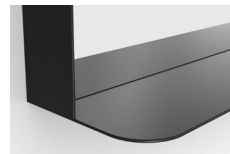

## CITY SHELF

Material:  
Stainless steel

**City Mirror with Shelf 50**  
CTY-002057-BK Matt Black **£290**  
CTY-002057-WH Matt White **£290**  
W500 H750 D120mm

City Mirror with Shelf combines clarity and purpose - recessed glass and considered design for those who value both rhythm and function.