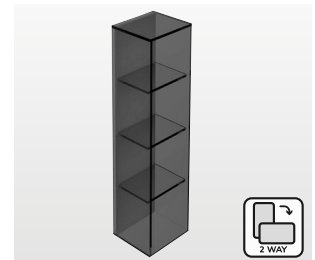

Pier Glass 4 Box Shelf Rectangular
B008509 Black **£260**
W180 H700 D160mm