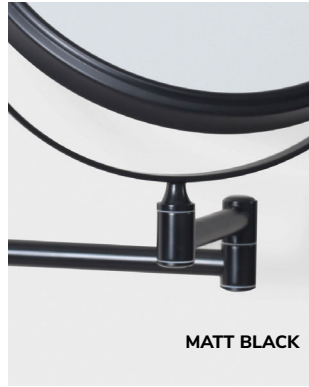

# MAGNIFYING MIRRORS

CHROME

MATT BLACK

AGED BRASS

BRUSHED NICKEL

**Mason Reversible  
5X Magnifying Wall Mirror**  
MSN-007520-CH Chrome **£89**  
MSN-007520-BK Matt Black **£99**  
MSN-007520-BN Brushed Nickel **£99**