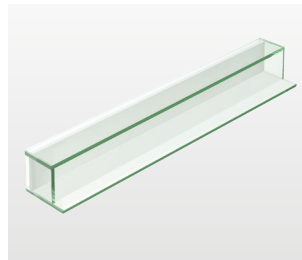

Pier Glass Box Shelf 50
B008547 Clear **£155**
W500 H86 D140mm